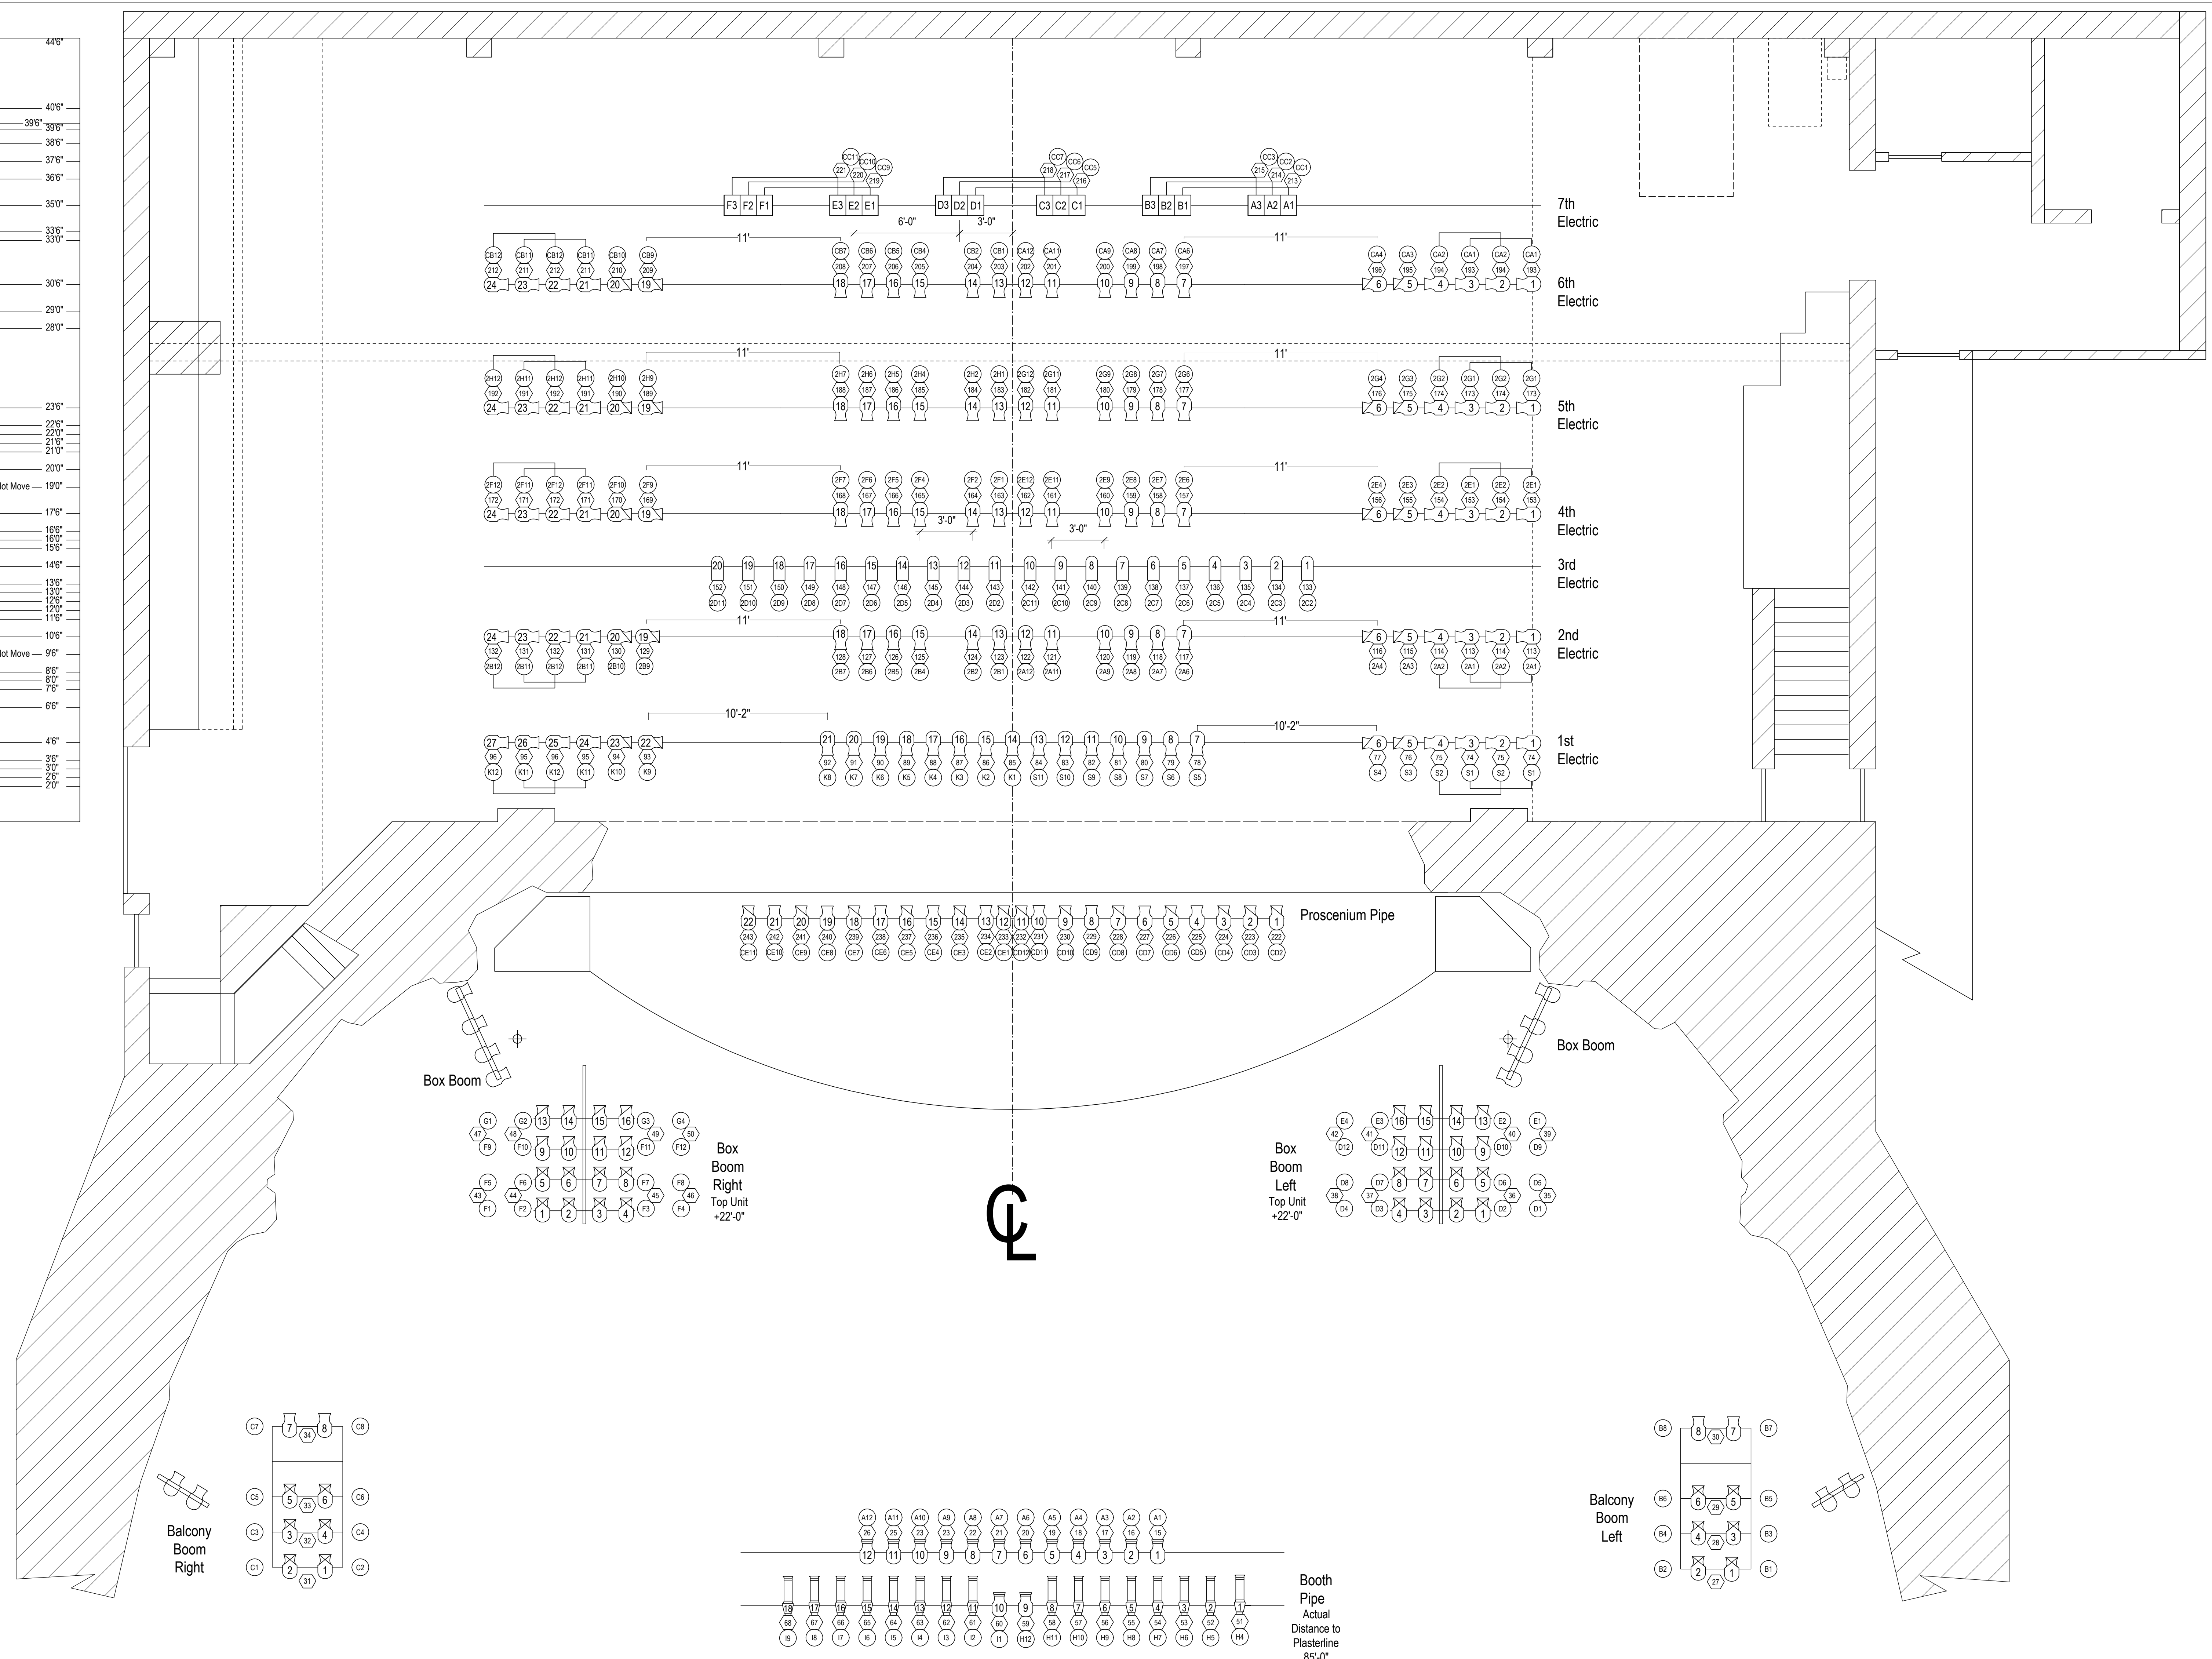

Back Wall	44'	
Set 40	Blackout Drop	47'
Set 39	"Bounce"	39'
Set 37		38'
Set 36		37'
Set 35		36'
Set 34	#7 Electric	35'
Set 33	Black Scrim	33'
Set 32	#8 Legs	33'
Set 31	#6 Electric	30'
Set 30	#5 Legs	29'
Set 29	#5 Border	28'
Set 28	#5 Electric	23'
Set 27	#4 Legs	22'
Set 26	#4 Border	21'
Set 25	#4 Border	21'
Set 24	Blackout Drop	20'
Set 23	#2 Ceiling Does Not Move	19'
Set 21	#4 Electric	17'
Set 20	#3 Legs	16'
Set 19	#3 Border	15'
Set 18	#3 Border	15'
Set 17	#3 Electric	14'
Set 16	#2 Electric	13'
Set 15	#2 Legs	12'
Set 14	#2 Border	12'
Set 13	#2 Border	11'
Set 12	#2 Border	11'
Set 11	#2 Electric	10'
Set 10	#1 Ceiling Does Not Move	9'
Set 9	#2 Legs	8'
Set 8	#2 Border	7'
Set 7	#2 Border	7'
Set 6	#1 Electric	6'
Set 5	#1 Electric	4'
Set 4	Portal Legs	3'
Set 3	Portal Legs	3'
Set 2	Portal Border	2'
Set 1	Portal Border	2'

KEY	
	ALTMAN 6x9 1000w
	ALTMAN 6x12 1000w
	ALTMAN 6x16 1000w
	ALTMAN 6x22 1000w
	STRAND 6x22 1000w
	PAR 64 MFL 1000w
	3 Cell Sky Cyc

**NOTES:**  
 -Units are hung on 18" centers unless noted.  
 Typ. indicates that the next several instruments are the same measurement.  
 -Please contact the House Electrician for any changes in hang or instrumentation.

<b>Palace Theater</b>	
Stamford Center for the Arts	
Light Plot	Page <b>3</b>
Scale 1/4" = 1'-0"	
Date: 1/1/02	Drwn by: .JB
of Three	